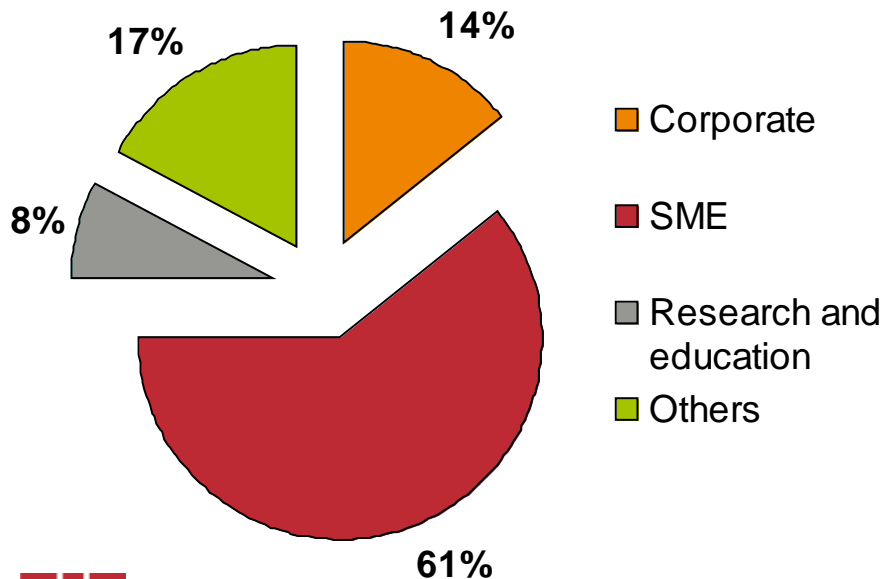

Biology and healthcare

Traditional industries

Imaging

# Key figures

**197 members**

including **148 companies**

**185 projects financed**

Total funding of **€575.3 million**, with a **total R&D budget of around €1.7 billion**

Breakdown of members

Breakdown of applications