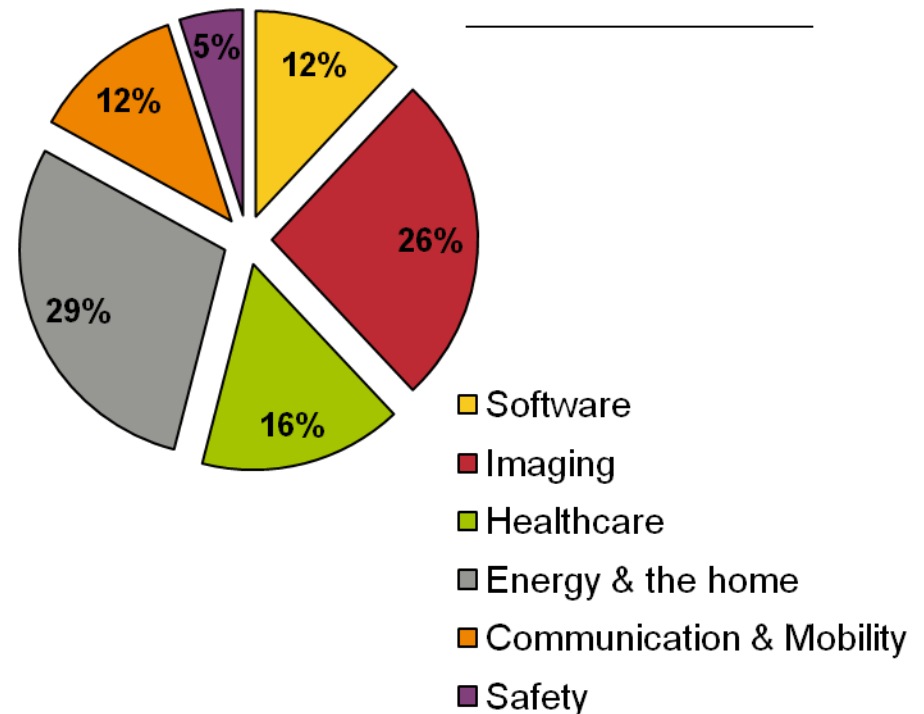

Biology and healthcare

Traditional industries

Imaging

# Key figures

**197 members**

including **148 companies**

**185 projects financed**

Total funding of **€575.3 million**, with a **total R&D budget of around €1.7 billion**

Breakdown of members

Breakdown of applications

## Context :

- ▶ We identify a need to develop a positive perception of the large public about the cluster activities :
  - Lack of awareness about the role of Nanotechnologies and Software in daily's life among citizens and local authorities.
  - Description the Minalogic cluster missions for large public.
- ▶ a new communication tool is designed for a large public :