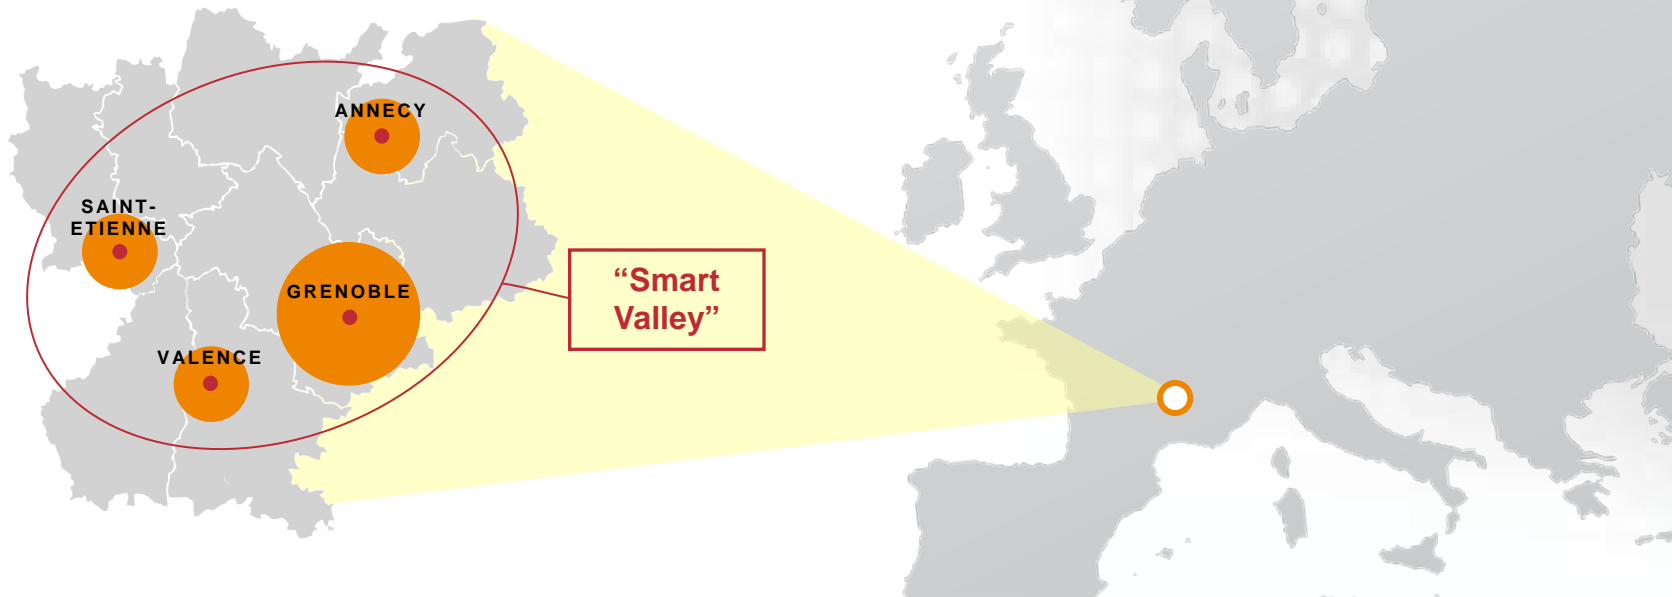

# Minalogic, global competitive cluster

- ▶ It specializes in **micro and nanotechnologies** and **embedded systems-on-chip**
- ▶ The cluster includes businesses, research centers, and educational institutions working together on **R&D projects with clearly- identified market applications**, with a strong involvement of the French government and local authorities
- ▶ Based in **Grenoble, France**, the cluster covers the entire **Rhône-Alpes region**